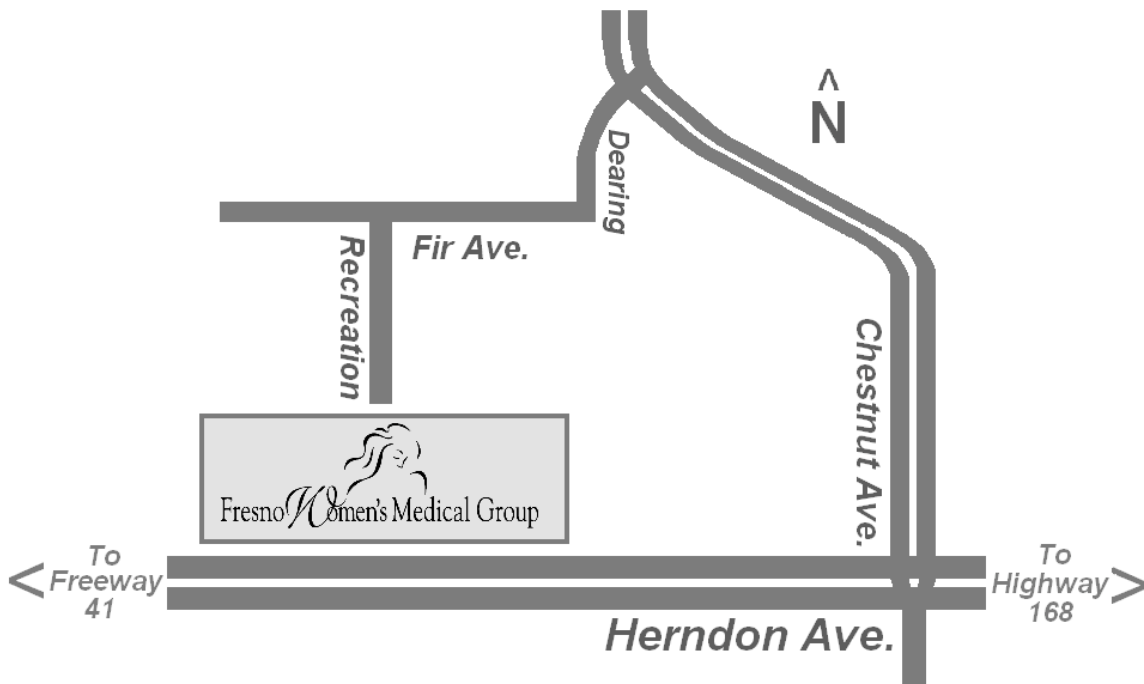

(559) 322-2900

7050 N. Recreation Ave., Suite 102
Fresno, CA 93720

Driving Directions:

From Freeway 41:

(Coming from North or South)

1. Take the Herndon Avenue Exit.
2. Head East on Herndon.
(Turn Right if coming from the South)
(Turn Left if coming from the North)
3. Turn Left onto Chestnut.
4. Turn Left onto Dearing.
5. Curve to your Right onto Fir.
3. Turn Left onto Recreation.
7. Enter the parking lot on the left hand side of the cul-de-sac.

From Highway 168:

(Coming from East or West)

1. Take the Herndon Avenue Exit.
2. Head West on Herndon.
(Turn Left if coming from the West)
(Turn Right if coming from the East)
3. Turn Right onto Chestnut.
4. Turn Left onto Dearing
5. Curve to your Right onto Fir.
6. Turn Left onto Recreation.
7. Enter the parking lot on the left hand side of the cul-de-sac.